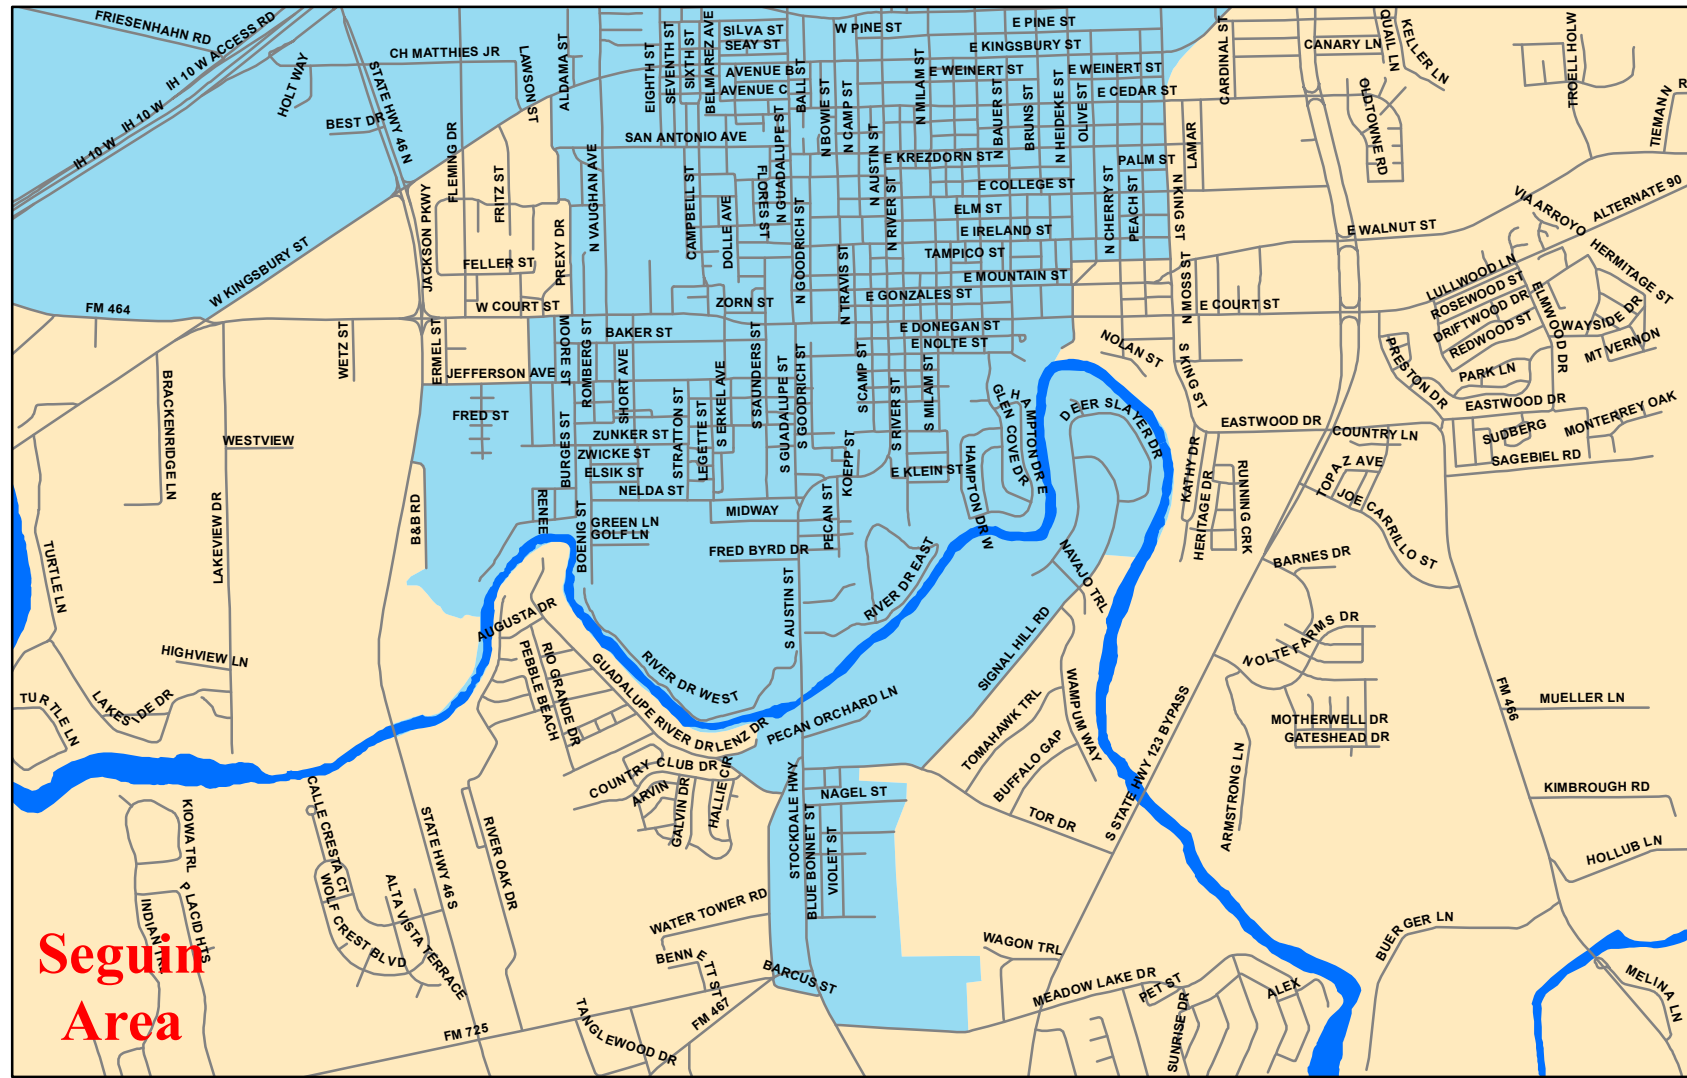

# Guadalupe County Precincts

**Seguin Area**

**Schertz/Cibolo Area**

## Legend

- 1
- 2
- 3
- 4

**Disclaimer**  
 This map was generated by Guadalupe Co. Road & Bridge. No claims are made to the accuracy or completeness of the information shown herein nor to its suitability for a particular use. The scale and location of all mapped data are approximate.