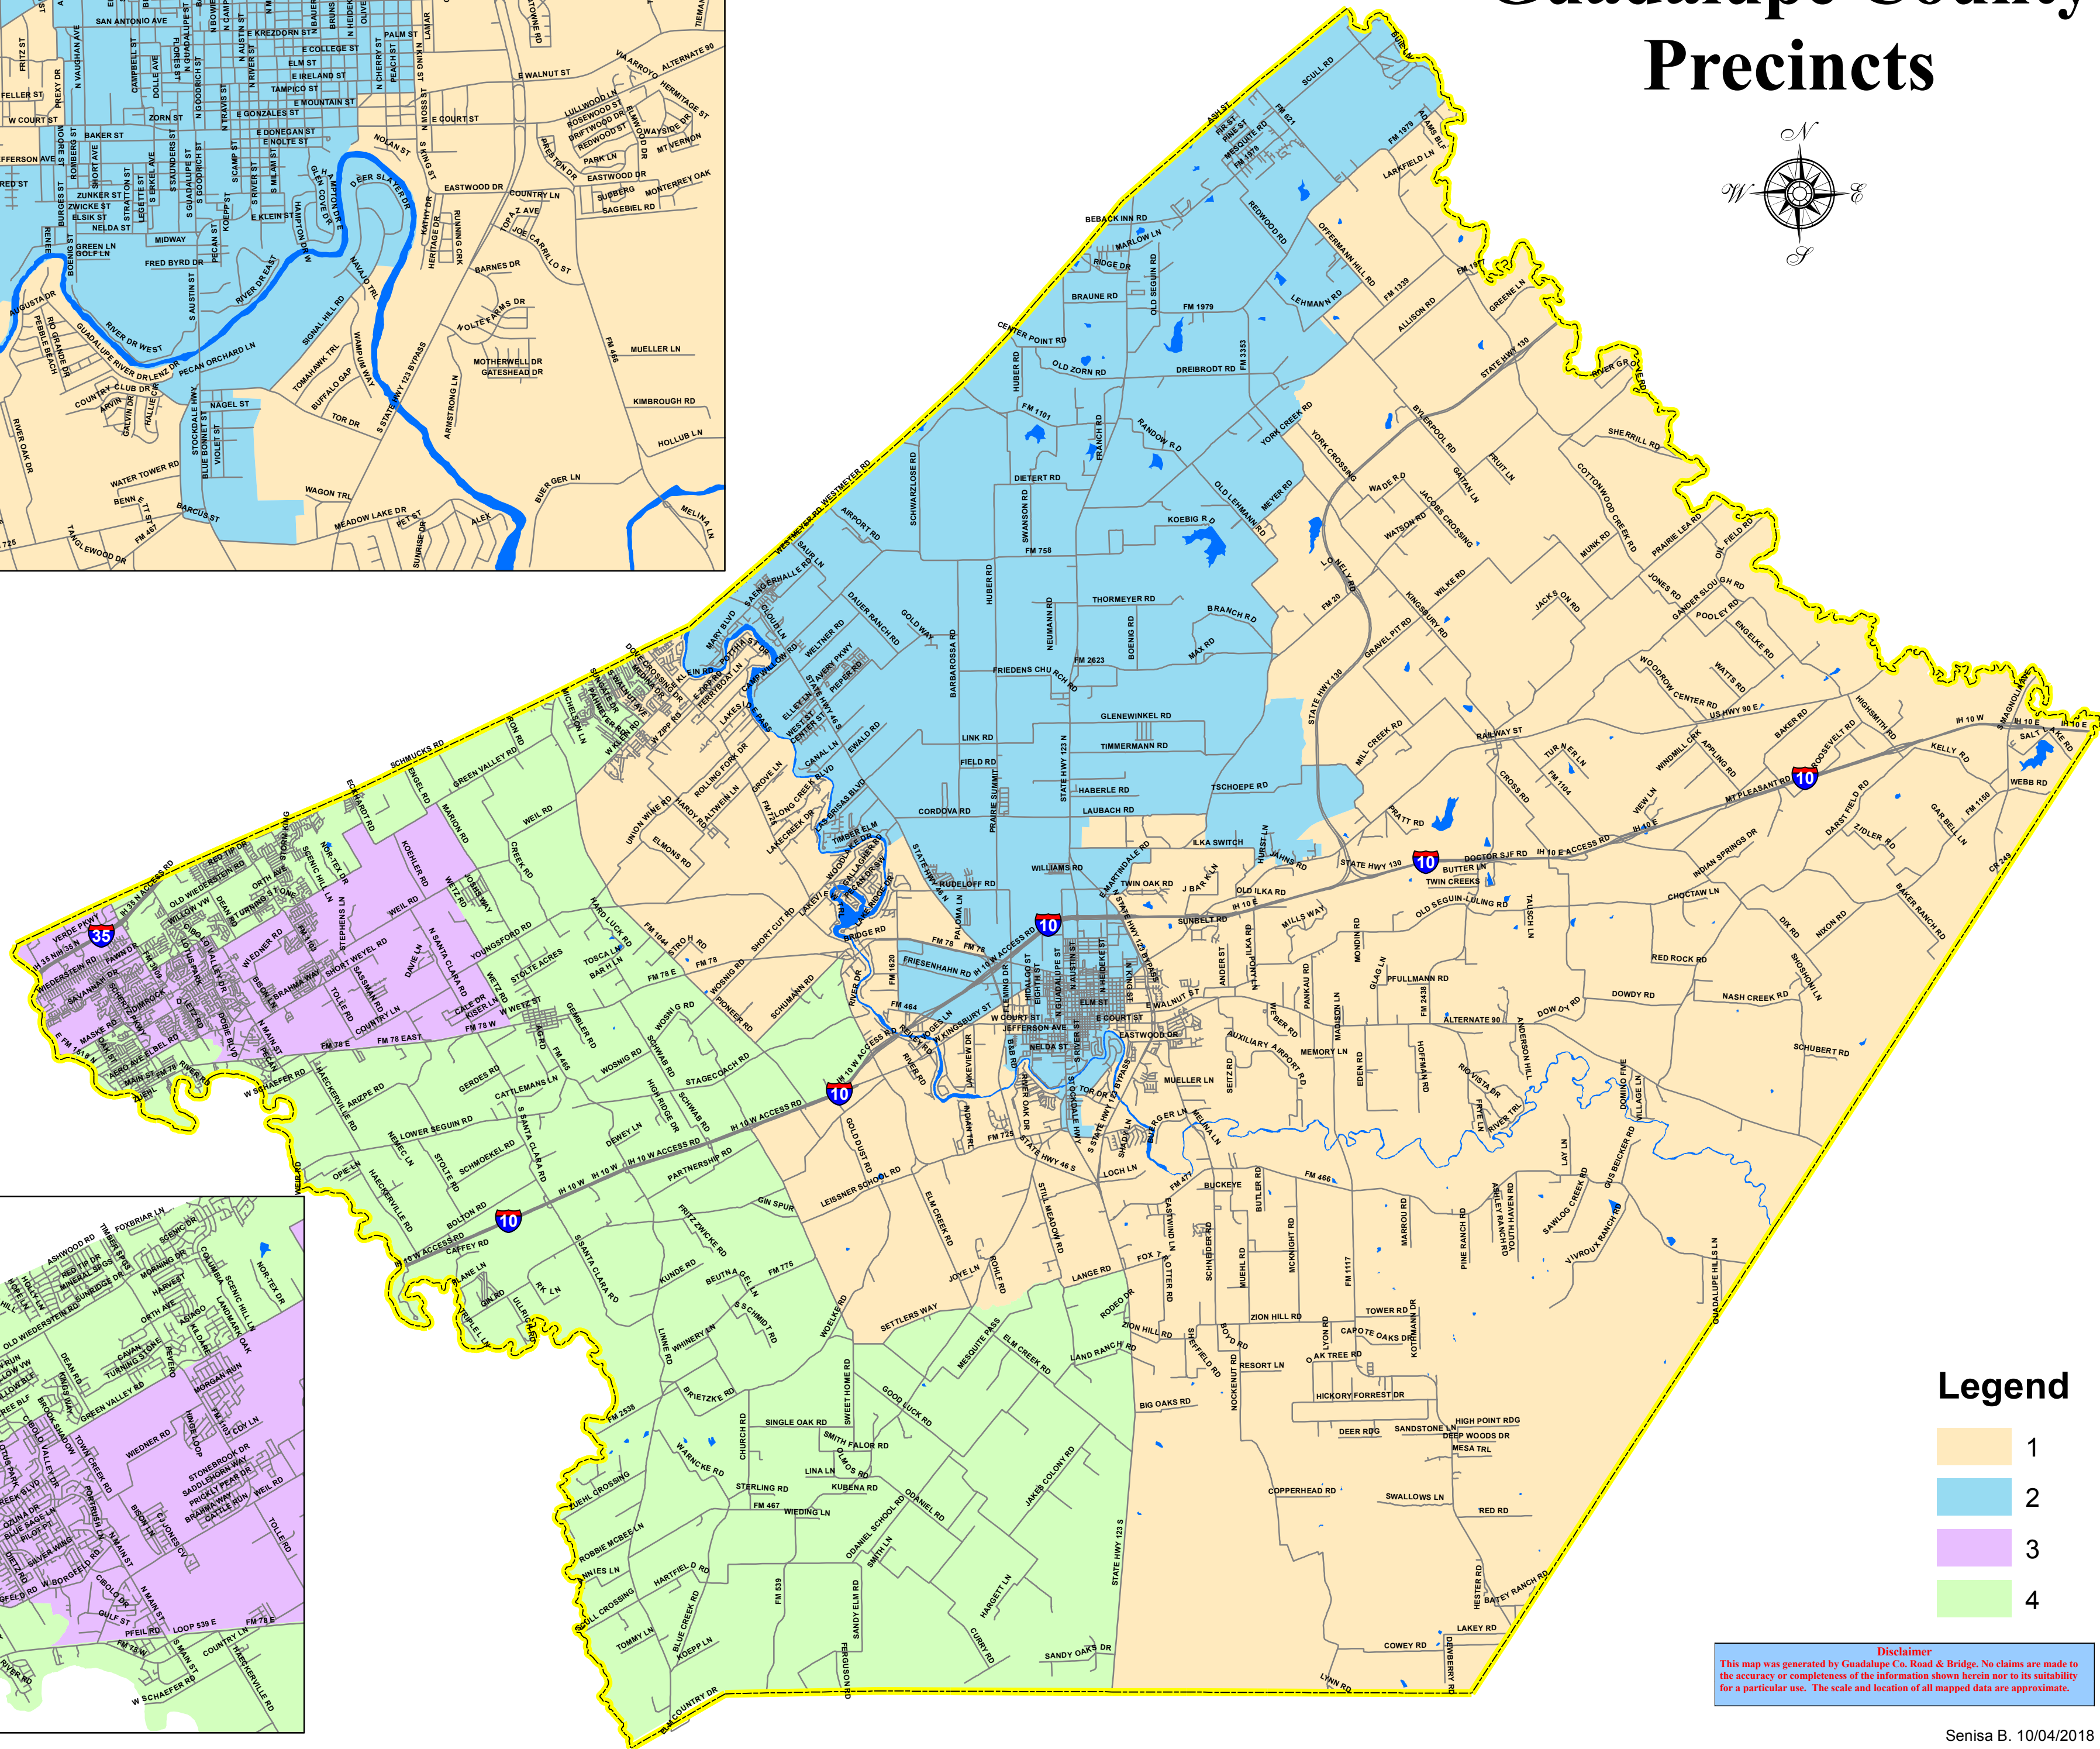

# Guadalupe County Precincts

**Seguin Area**

**Schertz/Cibolo Area**

## Legend

- 1
- 2
- 3
- 4

**Disclaimer**  
 This map was generated by Guadalupe Co. Road & Bridge. No claims are made to the accuracy or completeness of the information shown herein nor to its suitability for a particular use. The scale and location of all mapped data are approximate.